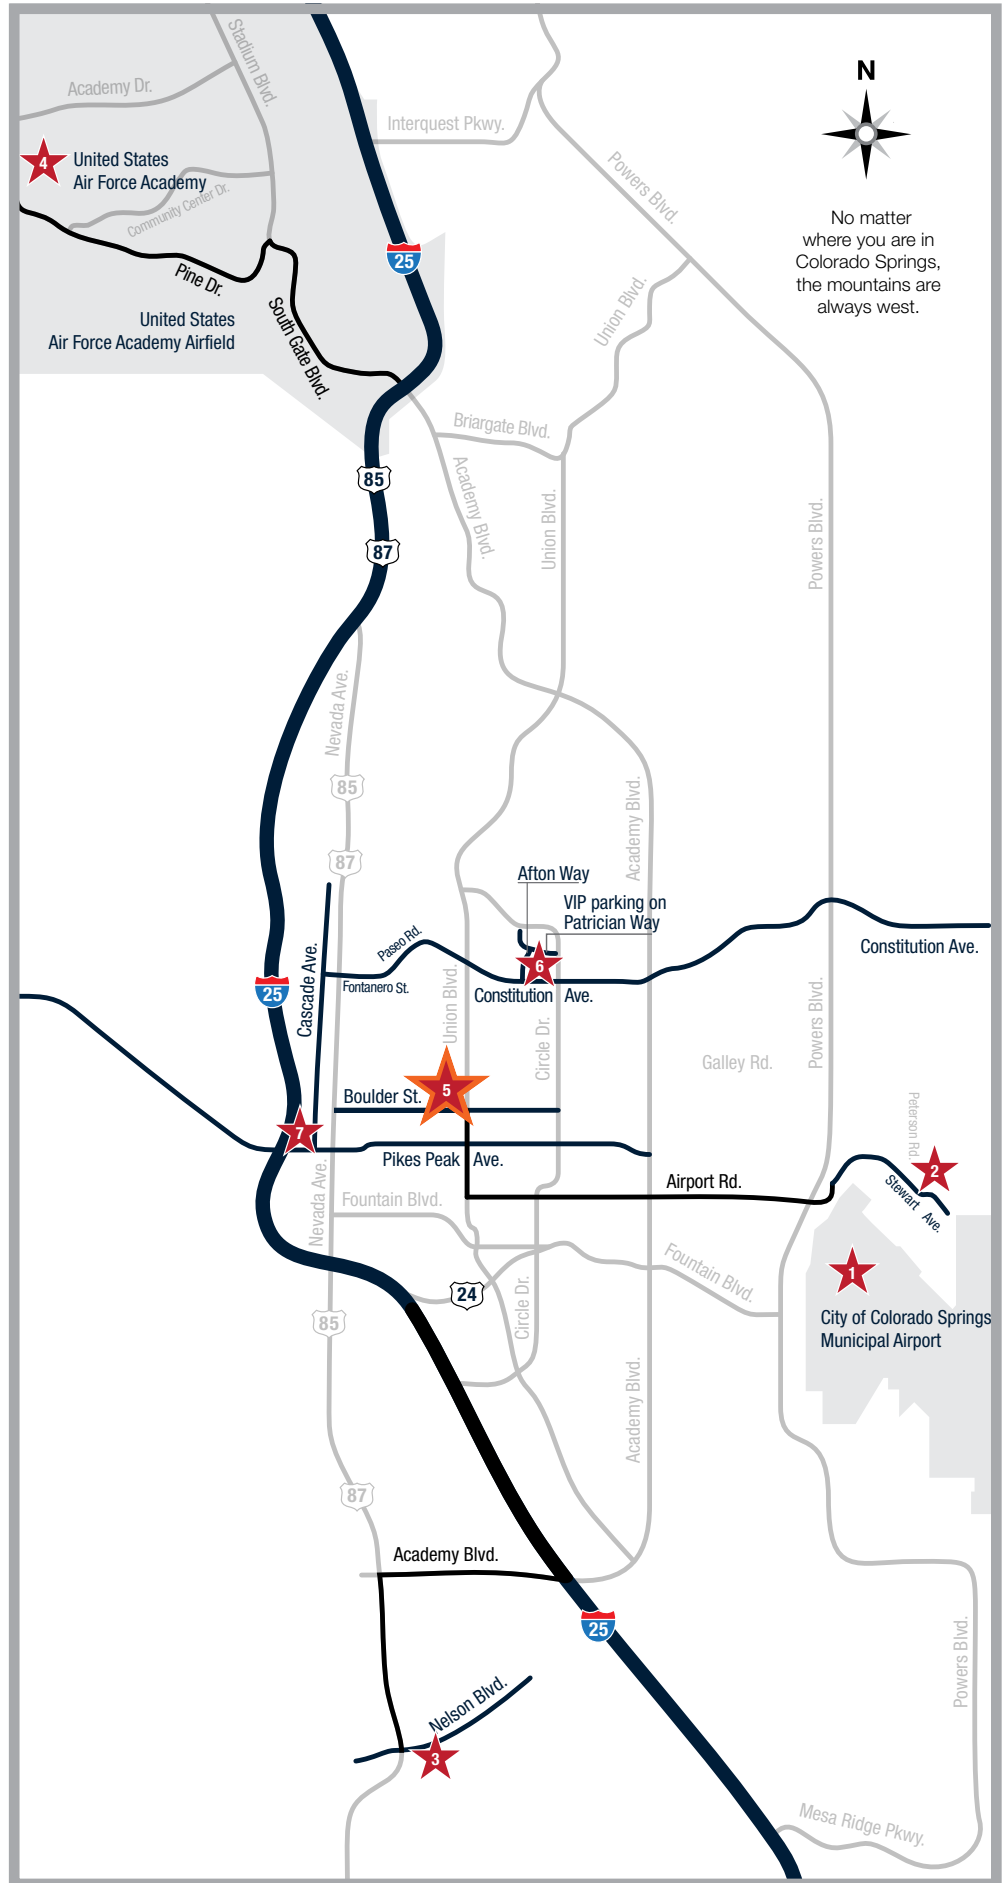

PRESENTED BY

Deloitte.

**MAY 16 - 21, 2011
COLORADO SPRINGS, CO**

Minutes/Miles from each location to
the Olympic Training Center:

- 1. Colorado Springs Airport**
13 minutes, 8.36 miles
7770 Milton E. Proby Parkway
Colorado Springs, CO 80916
- 2. Peterson Air Force Base (West Gate)**
12 minutes, 6.28 miles
125 E. Stewart Ave.
Colorado Springs, CO 80914
- 3. Fort Carson (Gate 1)**
30 minutes, 21.23 miles
Nelson Blvd off of Highway 115
Colorado Springs, CO 80913
- 4. Air Force Academy (North Entrance)**
15 minutes, 19.9 miles
4102 Pinion Drive, Air Force Academy
Colorado Springs, CO 80840
- 5. Olympic Training Center**
One Olympic Plaza
Colorado Springs, CO 80909
- 6. Garry Berry Stadium
Wasson High School**
6 minutes, 2.47 miles
2115 Afton Way
Colorado Springs, CO 80909
- 7. Antlers Hilton**
6 minutes, 2.0 miles
Four South Cascade
Colorado Springs, CO 80903

PRESENTED BY

Deloitte.

**MAY 16 - 21, 2011
COLORADO SPRINGS, CO**

PARKING INSTRUCTIONS

OLYMPIC TRAINING CENTER:

- Enter into the complex through the main gate on Boulder Street, located on the north side of Boulder Street, just west of the corner of Boulder and Union.
- Once you are through the front gate, visitor parking is available by turning either left or right around the Visitor Center.
- If you go to the right, visitor parking is available until you reach the first round-about.
- If you go left, there is visitor parking directly to the right near the Visitor Center.
- If there are no spots available by the Visitor Center, parking is also available as you continue north towards the USA Swimming Building.
- VIP Parking is located to the left of the Visitor Center. A parking attendant will check for credentials and direct you to an open parking spot.
- Please adhere to all signs and placards (i.e. accessible parking, no parking zones, fire lanes, etc.) around the complex.