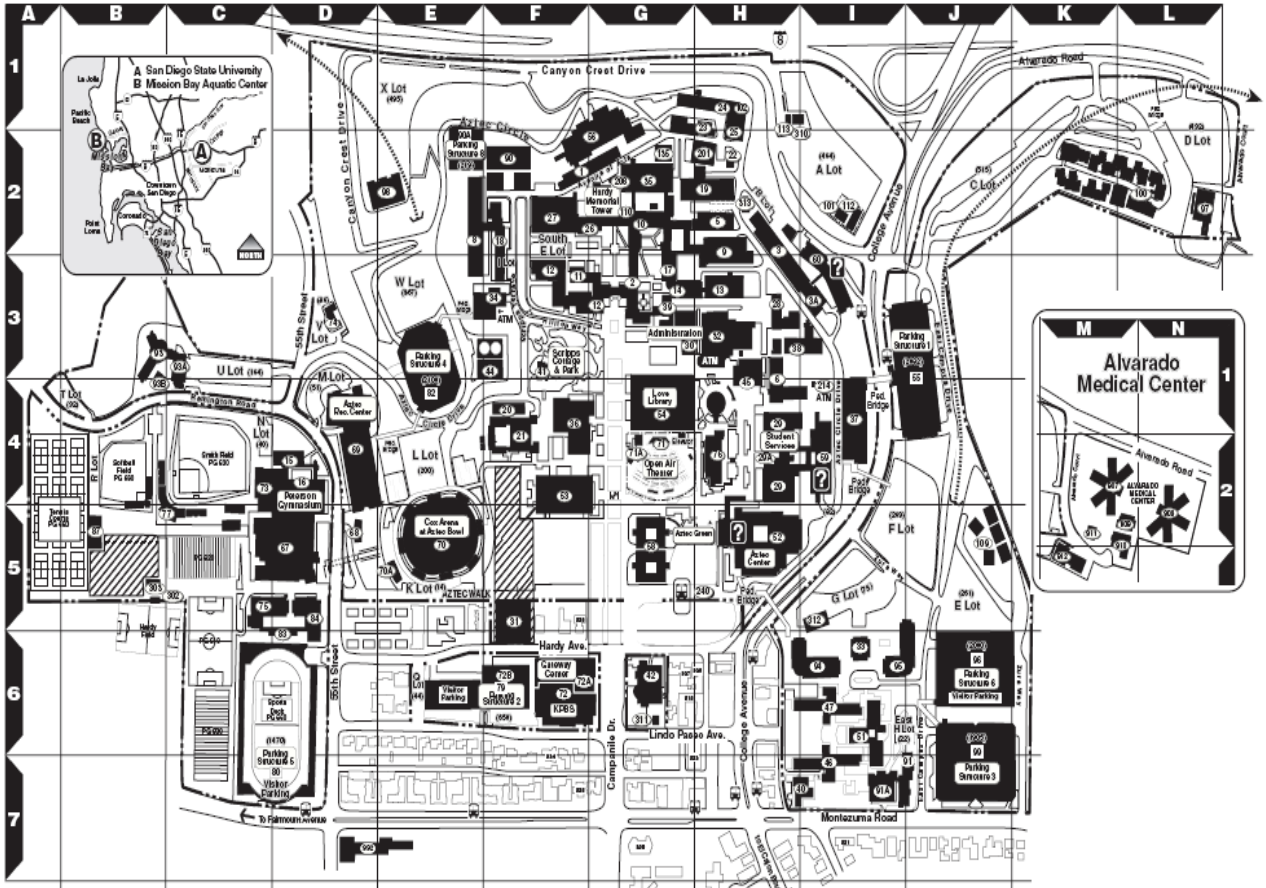

Directions to SDSU Aztec Recreation Center

Driving

- From I-8, exit College Avenue South.
- Right on Montezuma Road
- Right on 55th Street
- Pass the Aztec Recreation Center and park in "M" Lot metered parking.

SDSU Trolley Green Line

The SDSU trolley station is located underneath the Bus Transit Center which is approximately 1/4 mile from the Aztec Recreation Center. See <http://www.sdcommute.com> for more information.

SDSU Campus Map

General Information

	Bldg. No.	Grid Key
	Information Center	52, 59 H-5, I-4
	Information - Parking	60 I-3
	Transit Center	240 G-5
	Campus Boundary	
	Trolley Line	
	Construction Zone	

Aztec Recreation Center
55th Street
San Diego State University
San Diego, CA 92182