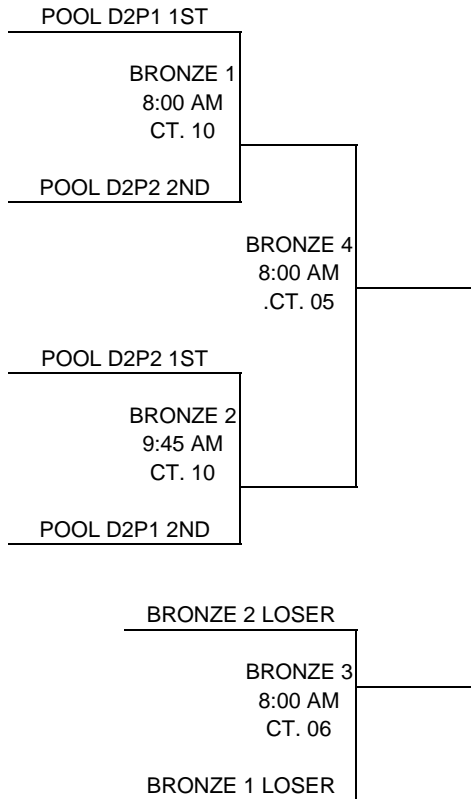

2008 HIGH PERFORMANCE CHAMPTONSHIPS GIRLS' NATIONAL SELECT

ROUND 1 - WEDNESDAY-THURSDAY

GNS POOL A	
1	PUERTO RICO C (PRC)
2	SUN COUNTRY (SCS)
3	CAROLINA (CRS)
4	CHESAPEAKE (CHS)

GNS POOL B	
1	S. CALIFORNIA RED (SSR)
2	OHIO VALLEY (OVS)
3	ARIZONA (AZS)
4	GARDEN EMPIRE (GES)

GNS POOL C	
1	ALOHA (ALS)
2	N. CALIFORNIA (NCS)
3	INTERMOUNTAIN (IMS)
4	GULF COAST (GCS)

GNS POOL D	
1	FLORIDA (FLS)
2	IOWA (IAS)
3	LAKESHORE (LKS)
4	S. CALIFORNIA BLUE (SSB)

ROUND 2 - THURSDAY-FRIDAY

GNS D1P1	
1	POOL A 1ST
2	POOL D 1ST
3	POOL C 2ND
4	POOL B 2ND

GNS D1P2	
1	POOL B 1ST
2	POOL C 1ST
3	POOL D 2ND
4	POOL A 2ND

GNS D2P1	
1	POOL A 3RD
2	POOL D 3RD
3	POOL C 4TH
4	POOL B 4TH

GNS D2P2	
1	POOL B 3RD
2	POOL C 3RD
3	POOL D 4TH
4	POOL A 4TH

PLAYOFFS- SATURDAY-SUNDAY

GOLD PLAYOFF

SILVER PLAYOFF

BRONZE PLAYOFF

FLIGHT 1 PLAYOFF