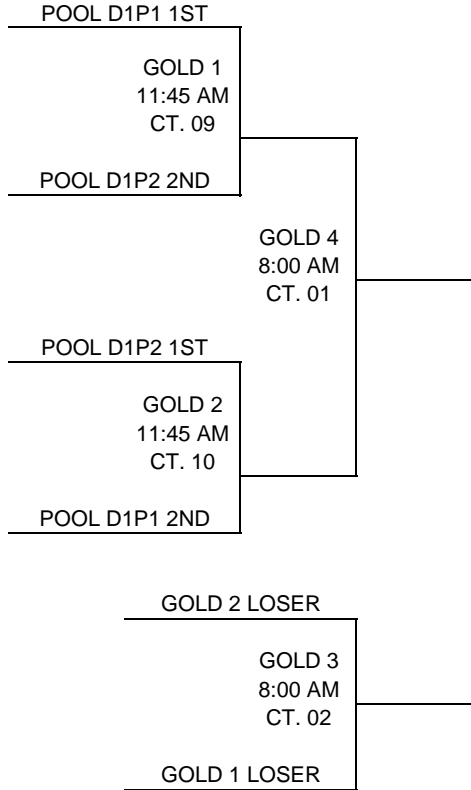

2008 HIGH PERFORMANCE CHAMPTONSHIPS GIRLS' NATIONAL SELECT

ROUND 1 - WEDNESDAY-THURSDAY

GNS POOL A	
1	PUERTO RICO C (PRC)
2	SUN COUNTRY (SCS)
3	CAROLINA (CRS)
4	CHESAPEAKE (CHS)

GNS POOL B	
1	S. CALIFORNIA RED (SSR)
2	OHIO VALLEY (OVS)
3	ARIZONA (AZS)
4	GARDEN EMPIRE (GES)

GNS POOL C	
1	ALOHA (ALS)
2	N. CALIFORNIA (NCS)
3	INTERMOUNTAIN (IMS)
4	GULF COAST (GCS)

GNS POOL D	
1	FLORIDA (FLS)
2	IOWA (IAS)
3	LAKESHORE (LKS)
4	S. CALIFORNIA BLUE (SSB)

ROUND 2 - THURSDAY-FRIDAY

GNS D1P1	
1	POOL A 1ST
2	POOL D 1ST
3	POOL C 2ND
4	POOL B 2ND

GNS D1P2	
1	POOL B 1ST
2	POOL C 1ST
3	POOL D 2ND
4	POOL A 2ND

GNS D2P1	
1	POOL A 3RD
2	POOL D 3RD
3	POOL C 4TH
4	POOL B 4TH

GNS D2P2	
1	POOL B 3RD
2	POOL C 3RD
3	POOL D 4TH
4	POOL A 4TH

PLAYOFFS- SATURDAY-SUNDAY

GOLD PLAYOFF

SILVER PLAYOFF

BRONZE PLAYOFF

FLIGHT 1 PLAYOFF