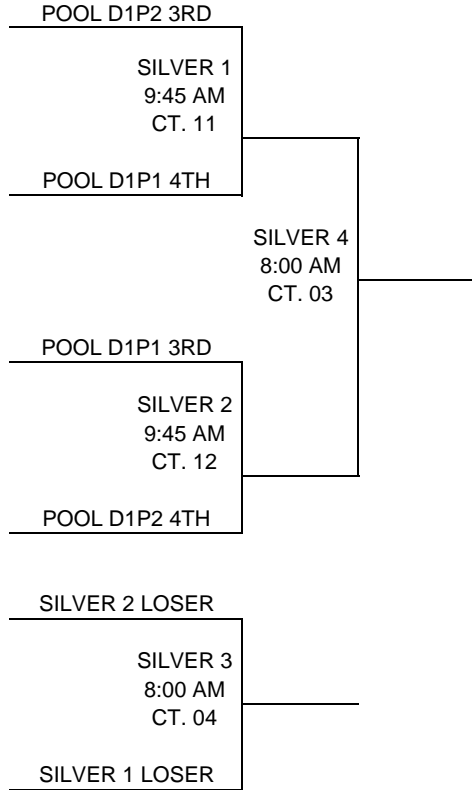

2008 HIGH PERFORMANCE CHAMPTONSHIPS GIRLS' NATIONAL SELECT

ROUND 1 - WEDNESDAY-THURSDAY

GNS POOL A	
1	PUERTO RICO C (PRC)
2	SUN COUNTRY (SCS)
3	CAROLINA (CRS)
4	CHESAPEAKE (CHS)

GNS POOL B	
1	S. CALIFORNIA RED (SSR)
2	OHIO VALLEY (OVS)
3	ARIZONA (AZS)
4	GARDEN EMPIRE (GES)

GNS POOL C	
1	ALOHA (ALS)
2	N. CALIFORNIA (NCS)
3	INTERMOUNTAIN (IMS)
4	GULF COAST (GCS)

GNS POOL D	
1	FLORIDA (FLS)
2	IOWA (IAS)
3	LAKESHORE (LKS)
4	S. CALIFORNIA BLUE (SSB)

ROUND 2 - THURSDAY-FRIDAY

GNS D1P1	
1	POOL A 1ST
2	POOL D 1ST
3	POOL C 2ND
4	POOL B 2ND

GNS D1P2	
1	POOL B 1ST
2	POOL C 1ST
3	POOL D 2ND
4	POOL A 2ND

GNS D2P1	
1	POOL A 3RD
2	POOL D 3RD
3	POOL C 4TH
4	POOL B 4TH

GNS D2P2	
1	POOL B 3RD
2	POOL C 3RD
3	POOL D 4TH
4	POOL A 4TH

PLAYOFFS- SATURDAY-SUNDAY

GOLD PLAYOFF

SILVER PLAYOFF

BRONZE PLAYOFF

FLIGHT 1 PLAYOFF