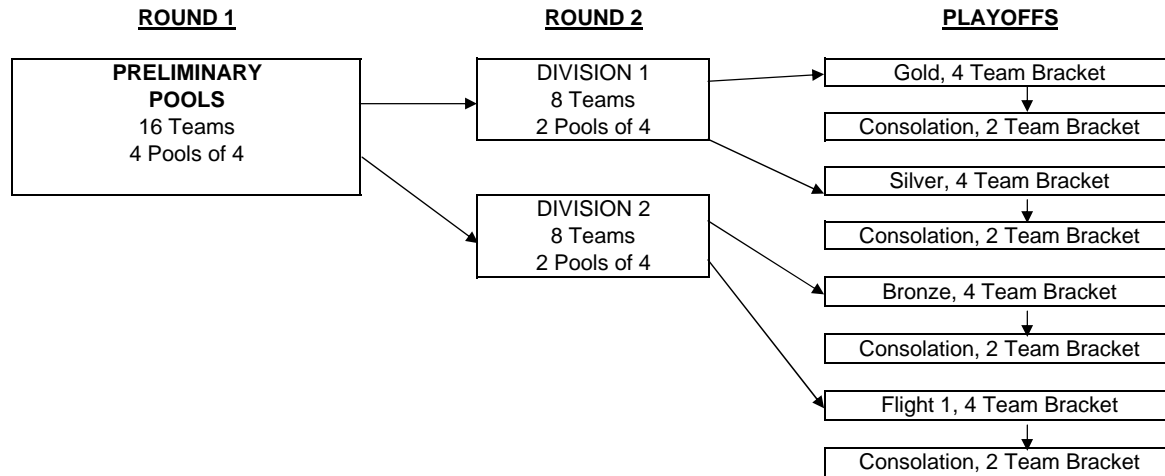

2008 HIGH PERFORMANCE CHAMPTONSHIPS GIRLS' NATIONAL SELECT

ROUND 1 - WEDNESDAY-THURSDAY

GNS POOL A	
1	PUERTO RICO C (PRC)
2	SUN COUNTRY (SCS)
3	CAROLINA (CRS)
4	CHESAPEAKE (CHS)

GNS POOL B	
1	S. CALIFORNIA RED (SSR)
2	OHIO VALLEY (OVS)
3	ARIZONA (AZS)
4	GARDEN EMPIRE (GES)

GNS POOL C	
1	ALOHA (ALS)
2	N. CALIFORNIA (NCS)
3	INTERMOUNTAIN (IMS)
4	GULF COAST (GCS)

GNS POOL D	
1	FLORIDA (FLS)
2	IOWA (IAS)
3	LAKESHORE (LKS)
4	S. CALIFORNIA BLUE (SSB)

ROUND 2 - THURSDAY-FRIDAY

GNS D1P1	
1	POOL A 1ST
2	POOL D 1ST
3	POOL C 2ND
4	POOL B 2ND

GOLD PLAYOFF

SILVER PLAYOFF

BRONZE PLAYOFF

FLIGHT 1 PLAYOFF