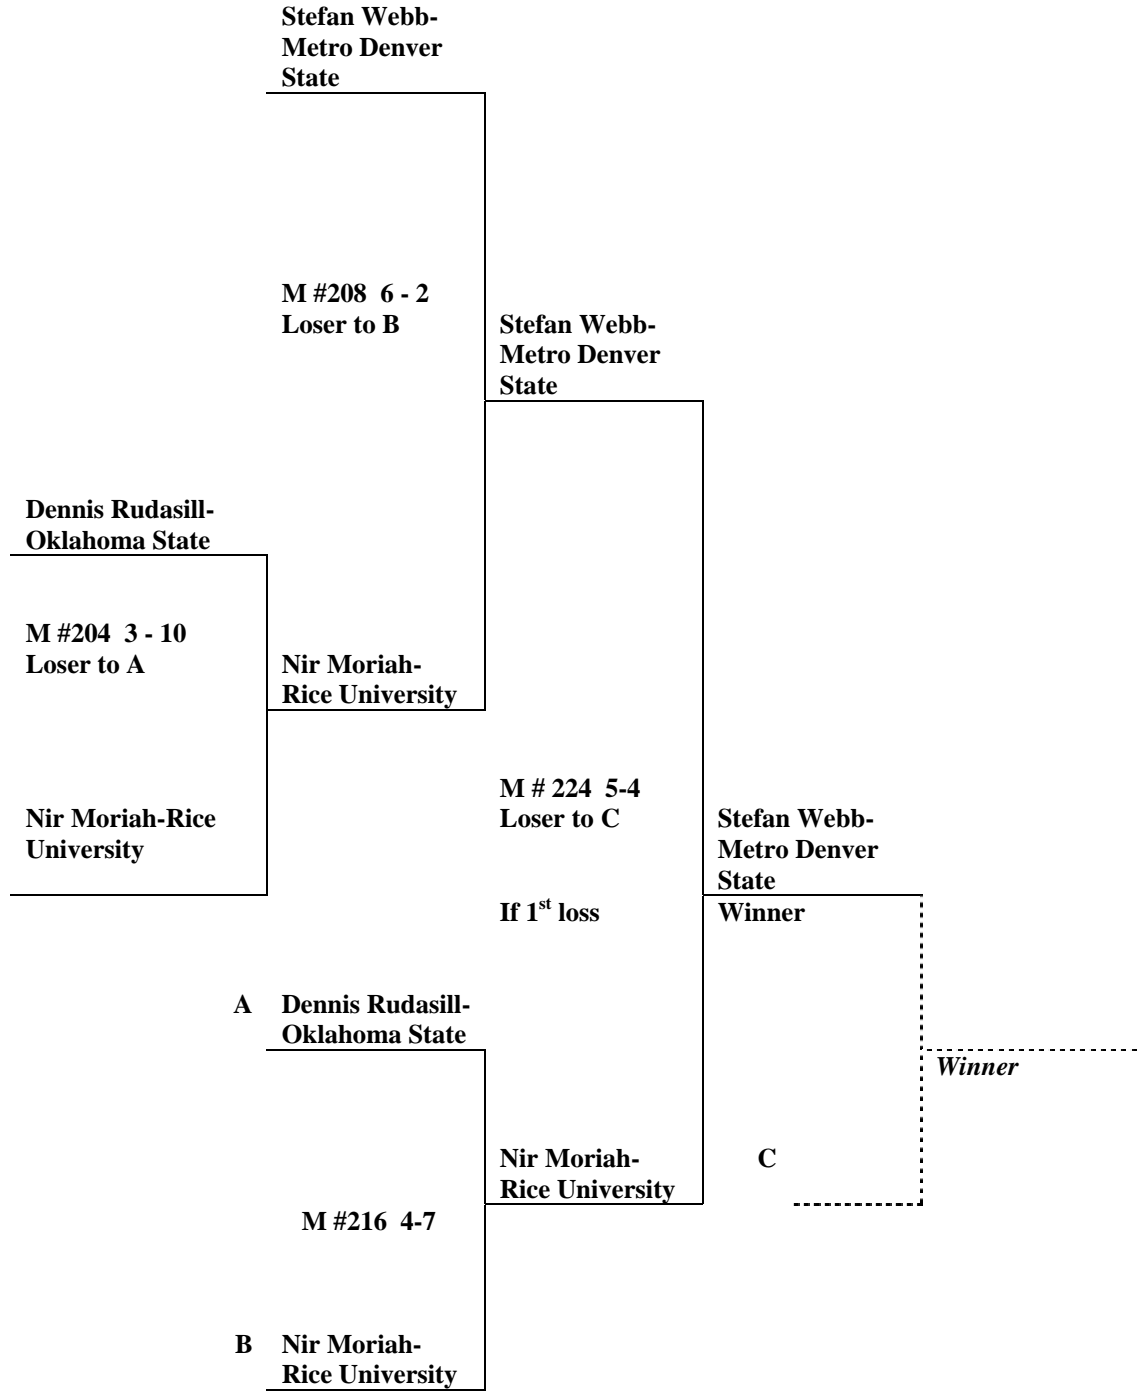

**2009 SWUG
Male**

**Team Trials
Light**

**Winners
Bracket**

**Losers
Bracket**