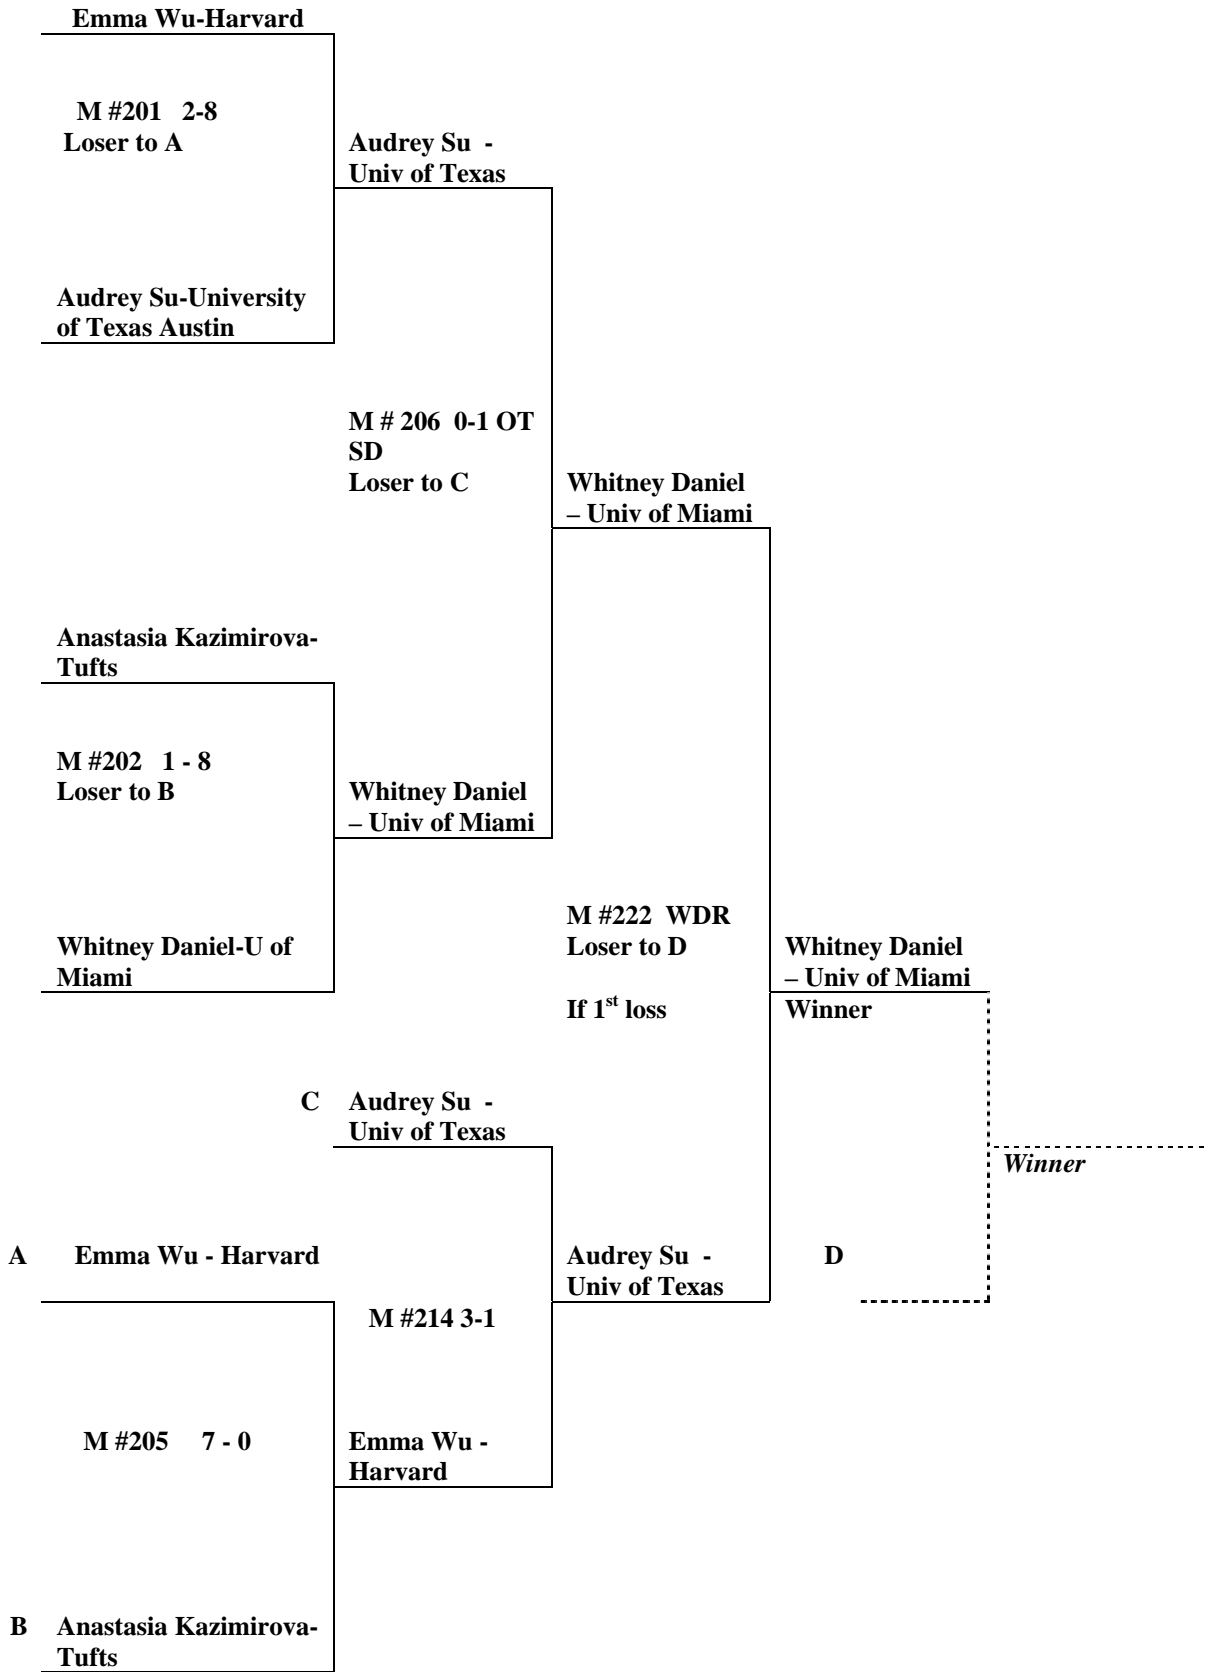

**2009 SWUG
Female**

**Team Trials
Light**

**Winners
Bracket**

**Losers
Bracket**